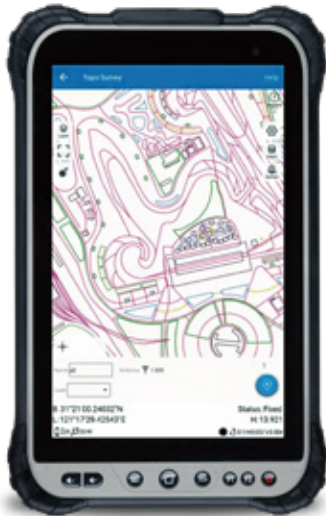

## Features

▶ **8" Sunlight Readable Screen**

▶ **Integrated 4G LTE, Wi-Fi and Bluetooth® 5.1**

▶ **Android™ 12 with  
GMS certified**

▶ **IP67 Dustproof and  
Waterproof**

# P8 Tablet

| Parameters   | Detail   |
|--------------|--|
| LCD          | 8" HD 1280*800 500Nits(Sunlight readable)  |
| Touch Panel  | Capacitive screen, support glove/wet hand  |
| Size         | 235*146*13mm   |
| Weight       | 630g   |
| Drop Test    | Survive from a 1.2m drop   |
| Water proof  | IP67   |
| Work Temp    | -20 C~60 C   |
| Storage Temp | -30 C~70 C   |
| CPU          | Qualcomm SDM4350 2.0GHz Android  |
| OS           | 12   |
| ROM          | 128GB  |
| RAM          | 6GB  |
| Rear Camera  | 13M  |
| Front Camera | 5M   |
| Bluetooth    | BT 5.1   |
| WIFI         | 802.11 a/b/g/n/ac, 2.4GHz/5GHz   |
| SIM Card     | Dual sim & Dual standby  |
| Network      | GSM: 850 / 900 / 1800 / 1900<br>EVDO: BC0<br>WCDMA: B1 / B2 / B5 / B8<br>TD-SCDMA: B34 / B39<br>TDD-LTE: B34 / B38 / B39 / B40 / B41<br>FDD-LTE: B1 / B2 / B3 / B4 / B5 / B7 / B8 / B12 / B20 / B28<br>5G NR: N1 / N3 / N28 / N41 / N78 / N79<br>EWB: Bandwidth 10cm |