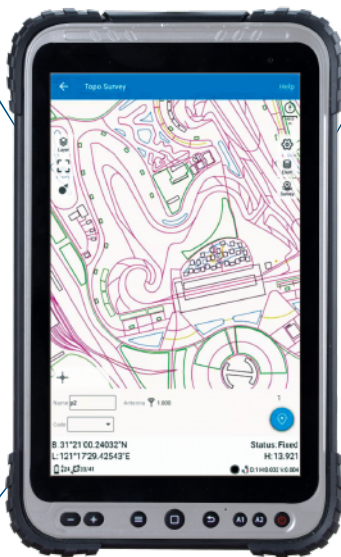

P8 Tablet

Features

▶ **8" Sunlight Readable Screen**

▶ **Integrated 4G LTE, Wi-Fi and Bluetooth® 5.1**

▶ **Android™ 12 with GMS certified**

▶ **IP68 Dustproof and Waterproof**

P8 Tablet

Parameters	Detail
LCD	8" HD 1280*800 500Nits(Sunlight readable)
Touch Panel	Capacitive screen, support glove/wet hand
Size	235*146*13mm
Weight	630g
Drop Test	Survive from a 1.2m drop
Water proof	IP68
Work Temp	-20 C~60 C
Storage Temp	-30 C~70 C
CPU	Qualcomm SDM4350 2.0GHz Android
OS	12
ROM	128GB
RAM	6GB
Rear Camera	13M
Front Camera	5M
Bluetooth	BT 5.1
WIFI	802.11 a/b/g/n/ac, 2.4GHz/5GHz
SIM Card	Dual sim & Dual standby
Network	GSM: 850 / 900 / 1800 / 1900 EVDO: BC0 WCDMA: B1 / B2 / B5 / B8 TD-SCDMA: B34 / B39 TDD-LTE: B34 / B38 / B39 / B40 / B41 FDD-LTE: B1 / B2 / B3 / B4 / B5 / B7 / B8 / B12 / B20 / B28 5G NR: N1 / N3 / N28 / N41 / N78 / N79

Parameters	Detail
T Card	Y
USB	Type C
OTG	Y
NFC	Y
Microphone	Y
Speaker	Y
G Sensor	Y
Gyroscope	Y
Light Sensor	Y
Compass	Y
Flash Light	Y
2D scanner	Optional
Keypad	Power, Volume, F1, F2
External GNSS Antenna	Y
External Interface	USB, UART, GPIO
Satellites	BeiDou/GPS/GLONASS/GALILEO
High Precision GNSS	Optional
Battery	8000mAh, 12h battery life
Input Voltage	5V, 2A